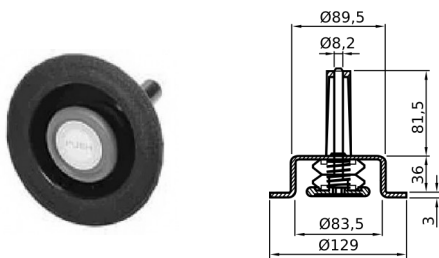

POMELLO COMPLETO PER APERTURA DALL'INTERNO

CODICE	Ø
CN051.P.071922131	16