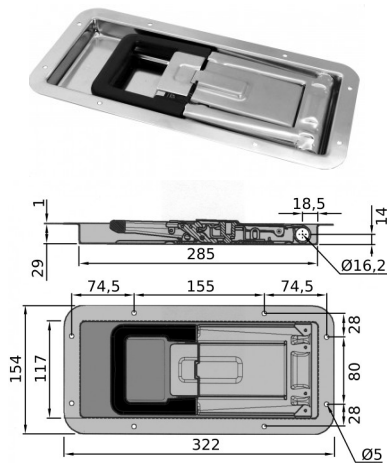

CHIUSURA INCASSATA PROFONDITA' MM.29

CODICE	Versione	Ø
CN051.P.071425952C	INOX	16