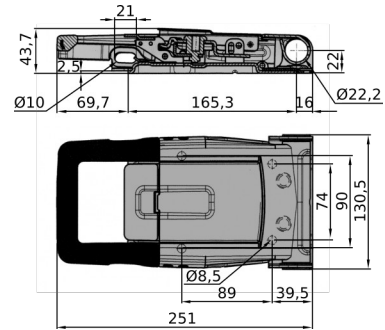

CHIUSURE INCASSATE Ø 22

CHIUSURA ESTERNA Ø22

CODICE	Versione	Ø
CN051.P.071925948D	INOX	22