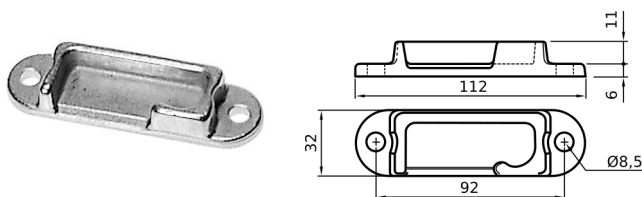

SCONTRO INOX

CODICE	Versione	Ø
CN051.P.071920618A	DX	15/16
CN051.P.071920619A	SX	15/16