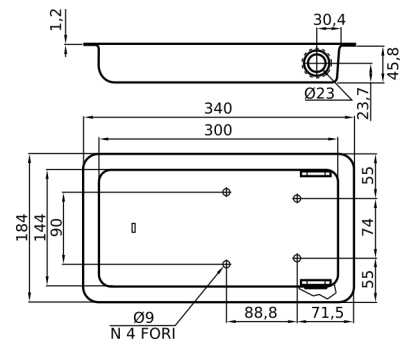

SCATOLA INCASSATA PER CHIUSURA Ø MM.22, COMPLETA DI BOCCOLE IN NYLON

CODICE	Versione	Ø
CN051.P.071926299A	INOX	22