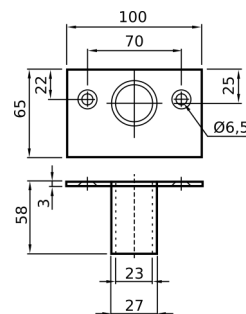

CODICE	Versione	Ø
CN051.P.071922133	INOX	22