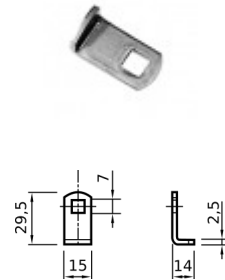

LINGUETTA PER NOTTOLINO CHIAVE

CODICE	Versione	Ø
CN051.P.071926015	INOX	15