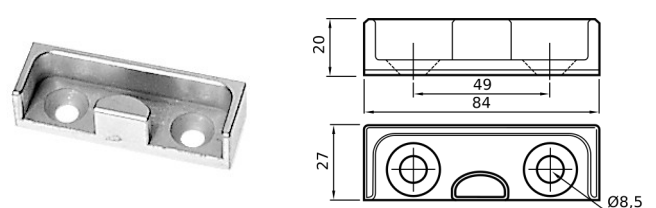

SCONTRO AMBIDESTRO

CODICE	Versione	Ø
CN051.P.071922484A	ZINCATO	15/16