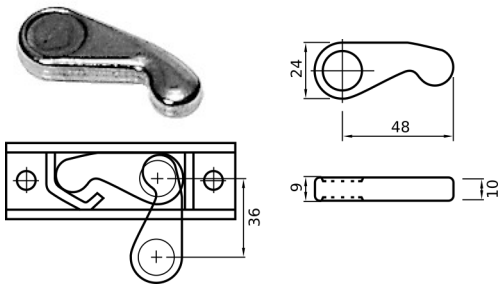

ARPIONE

CODICE	Versione	Ø
CN051.P.071920622	INOX	15/16
CN051.P.071922684	ACCIAIO GREZZO	15/16