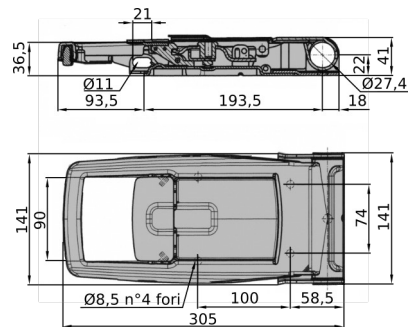

CHIUSURE INCASSATE Ø 27

CHIUSURA ESTERNA Ø27

CODICE	Versione	Ø
CN051.P.071925189F	INOX	27